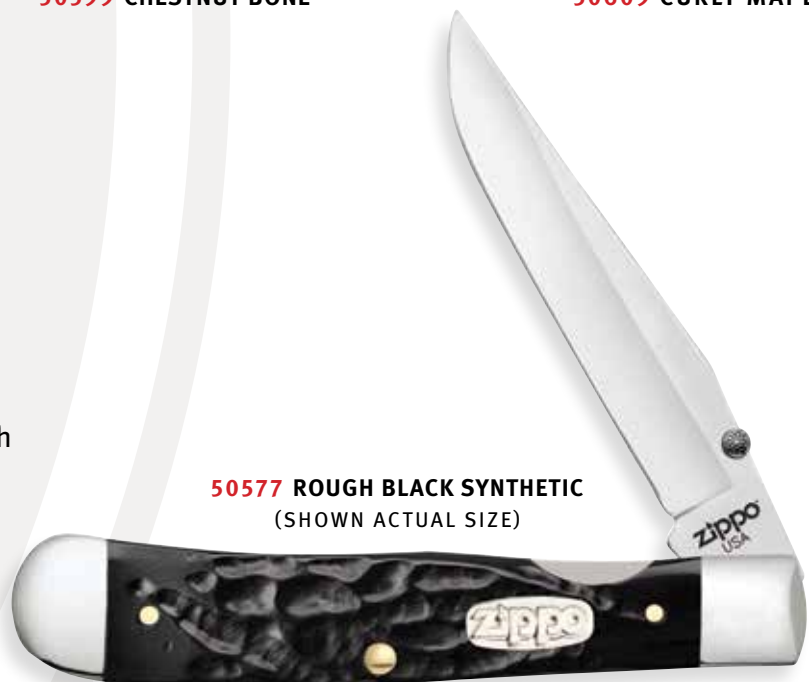

zippo[®]

2019 KNIFE COLLECTION

SOD BUSTER JR

50576 ROUGH BLACK SYNTHETIC

50517 RED SYNTHETIC

50569 CHESTNUT BONE

Sod Buster Jr Features :

- 420HC Stainless Steel
- Zippo® Shield
- Skinner Blade
- 2.8 in (7.1 cm) blade length
- 3.625 in (9.2 cm) closed length
- 2.1 oz (59.5 g)

- 420HC Stainless Steel
- Zippo® Shield
- Clip Blade
- 3.24 in (8.2 cm) blade length
- 4.125 in (10.5 cm) closed length
- 2.7 oz (76.5 g)

TRAPPERLOCK

50593 RED, WHITE AND BLUE KIRINITE™

50595 RED SYNTHETIC

50596 NATURAL BONE

50599 CHESTNUT BONE

50609 CURLY MAPLE WOOD

TrapperLock Features :

- 420HC Stainless Steel
- Zippo® Shield
- Liner Lock
- One-Hand Opening Clip Blade with Thumb Stud
- 3.25 in (8.2 cm) blade length
- 4.125 in (10.5 cm) closed length
- 3.4 oz (96.4 g)

Peanut Features :

- 420HC Stainless Steel
- Zippo® Shield
- Clip Blade
- 2.1 in (5.3 cm) blade length
- 2.875 in (7.3 cm) closed length
- 0.94 oz (26.6 g)

MINI TRAPPER

50568 CHESTNUT BONE

50508 RED, WHITE AND BLUE KIRINITE™