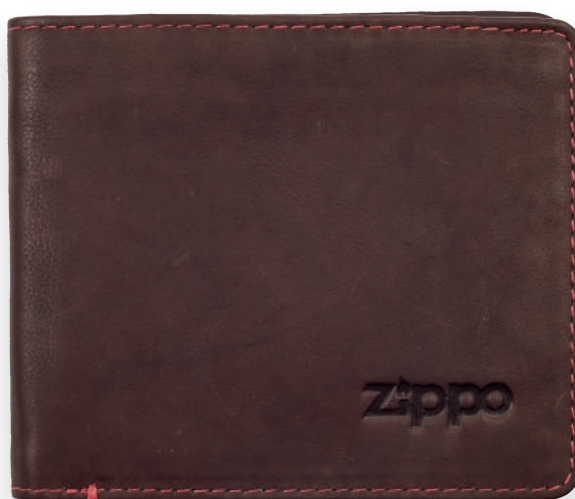

LEATHER BI-FOLD WALLET

2.005.116

Mocha

Genuine Leather and transparent
plastic pocket

Dimensions 11 x 10 x 1,2 cm

5 Cards, bank notes

Individual Gift Box

28,95 €

2.005.117

Available in brown (picture on the right)

28,95 €