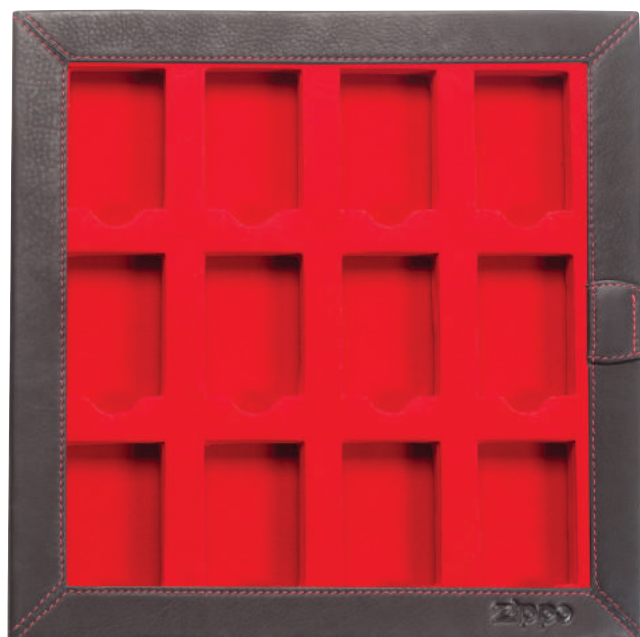

LEATHER COLLECTORS' DISPLAY

2.005.422

Mocha

Genuine Leather

Red Velvet Liner

Dimensions 24,5 x 24,5 x 3 cm

Holds 12 standard Zippo pocket lighters

Individual Gift Box

69,95 €