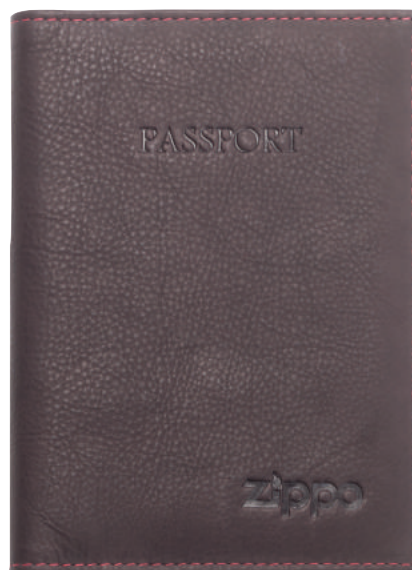

LEATHER ZIPPO LIGHTER POUCH

2.005.425 **NEW**

Mocha

Genuine Leather

Dimensions 6,2 x 7,5 x 2 cm

Individual Gift Box

14,95 €

Recommended Public Price

Recommended Public Price

LEATHER PASSPORT HOLDER

2.005.418 **NEW**

Mocha

Genuine Leather

Dimensions 10 x 14 x 1 cm

Passport, 4 Cards

Individual Gift Box

19,95 €

2.005.419 **NEW**

Available in brown (picture on the right)

19,95 €

LEATHER VERTICAL WALLET

2.005.121

Mocha

Genuine leather