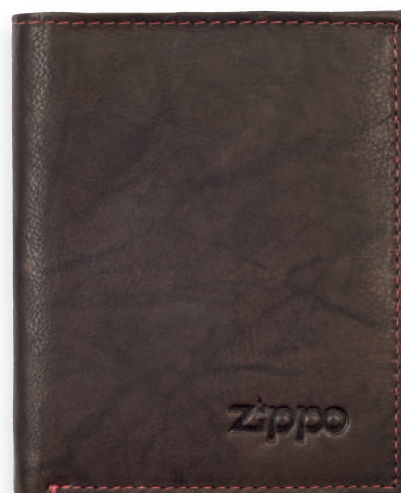

Recommended Public Price

Recommended Public Price