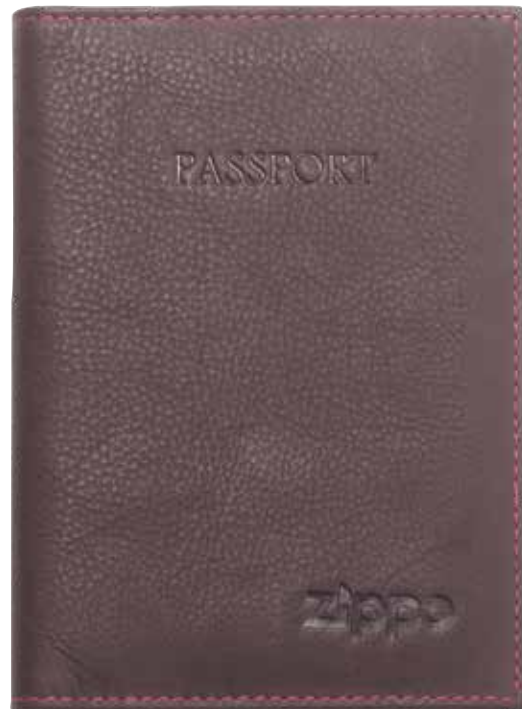

PASSPORT HOLDER

Genuine leather
Dimensions 10 x 14 x 1 cm
Passport, 4 cards

Individual gift box **1**

19.95€

2.005.418
Mocha

2.005.419
Brown