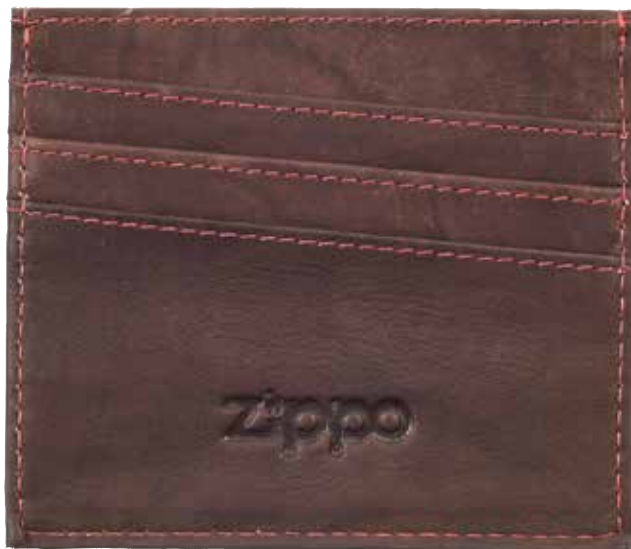

Genuine leather
Dimensions 10,2 x 7,8 x 0,8 cm
8 cards, 1 slide pocket

Individual gift box 

19.95€

2.006.032
Camo green

2.006.033
Brown

CREDIT CARD HOLDER

Genuine leather
Transparent plastic pocket
Dimensions 10 x 8.7 x 0.5 cm
5 cards

Individual gift box **1**

13.95€

 **2.005.127**
Mocha

 **2.005.128**
Brown

BUSINESS CARD HOLDER

Genuine leather
Dimensions 10 x 6 x 1,8 cm
Business cards

Individual gift box **1**

19.95€