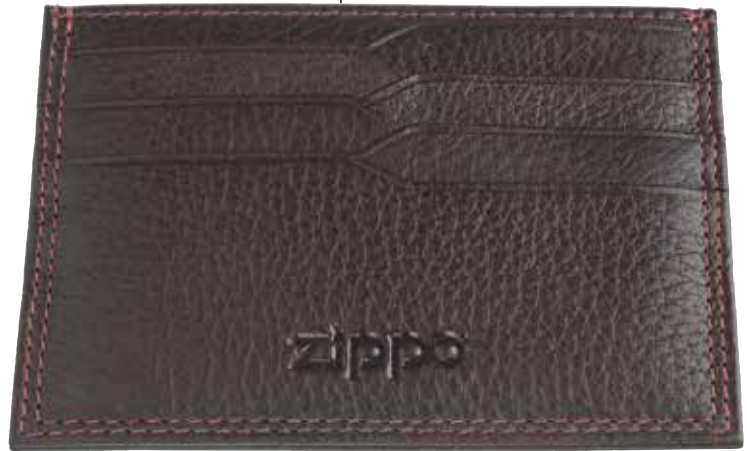

Genuine leather
Dimensions 10,2 x 7,8 x 0,8 cm
8 cards, 1 slide pocket

Individual gift box 

19.95€

2.006.032
Camo green

2.006.033
Brown

CREDIT CARD HOLDER

Genuine leather
Transparent plastic pocket
Dimensions 10 x 8.7 x 0.5 cm
5 cards

Individual gift box **1**

13.95€

 **2.005.127**
Mocha

 **2.005.128**
Brown

BUSINESS CARD HOLDER

Genuine leather
Dimensions 10 x 6 x 1,8 cm
Business cards

Individual gift box **1**

19.95€