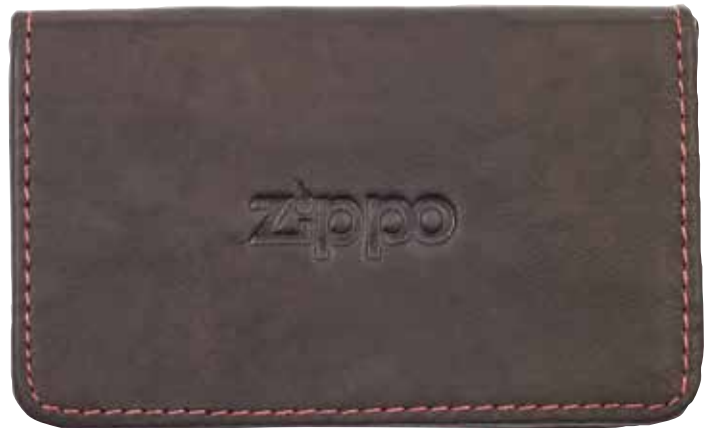

BUSINESS CARD HOLDER

Genuine leather
Dimensions 10 x 6 x 1,8 cm
Business cards

Individual gift box **1**

19.95€

2.005.141
Mocha