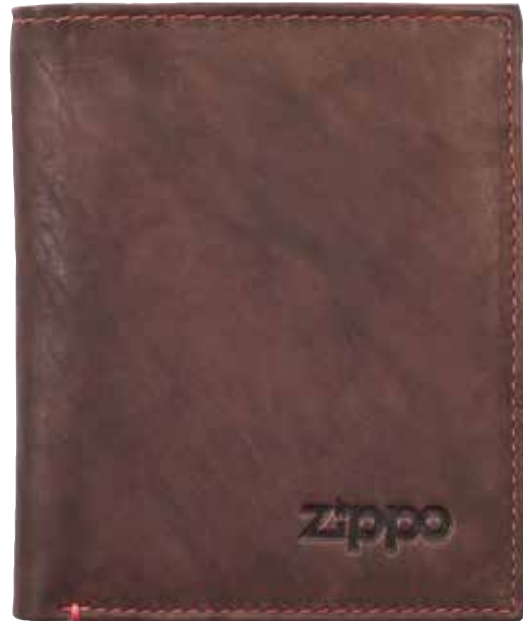

Brown

VERTICAL WALLET

Mocha

Genuine leather

Dimensions 10 x 12,3 x 1,5 cm

4 cards, coins, banknotes

Individual gift box **1**

29,95€

2.005.121

Mocha

2.005.122

Brown

Recommended Public Price

BI-FOLD WALLET

Genuine leather
Mesh seethrough
Dimensions 11 x 10 x 1,2 cm
5 cards, banknotes

Individual gift box **1**