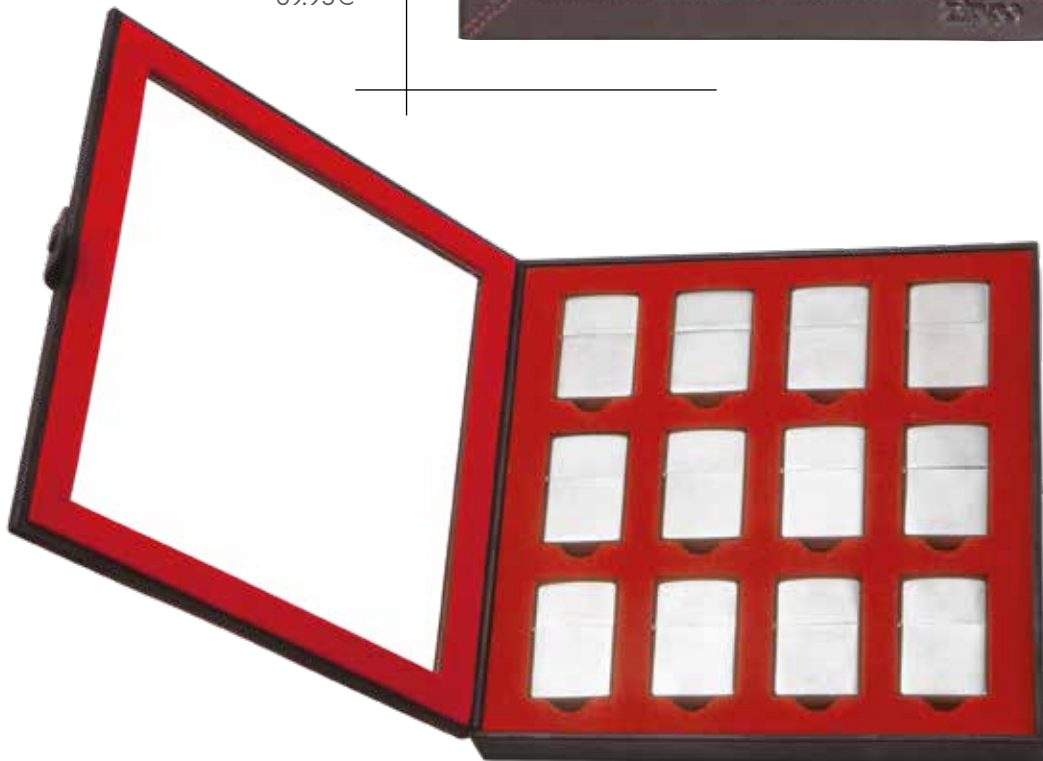

COLLECTORS' DISPLAY

2.005.422

Mocha

Genuine leather

Red velvet liner

Dimensions 24,5 x 24,5 x 3 cm

Holds 12 standard Zippo pocket lighters

Individual gift box **1**

69.95€

Recommended Public Price