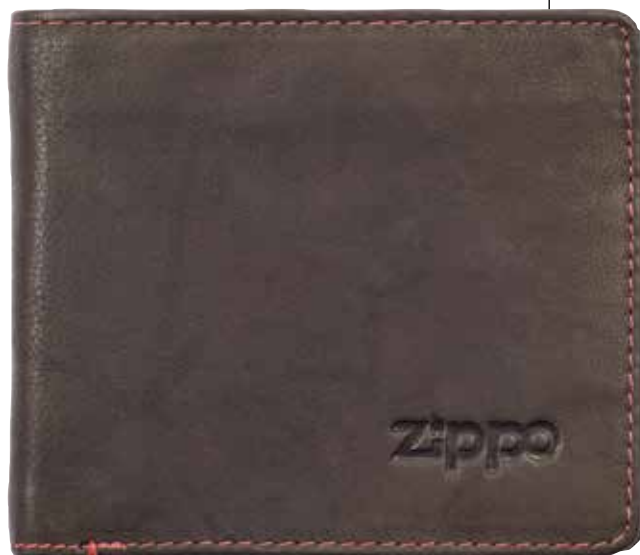

Recommended Public Price