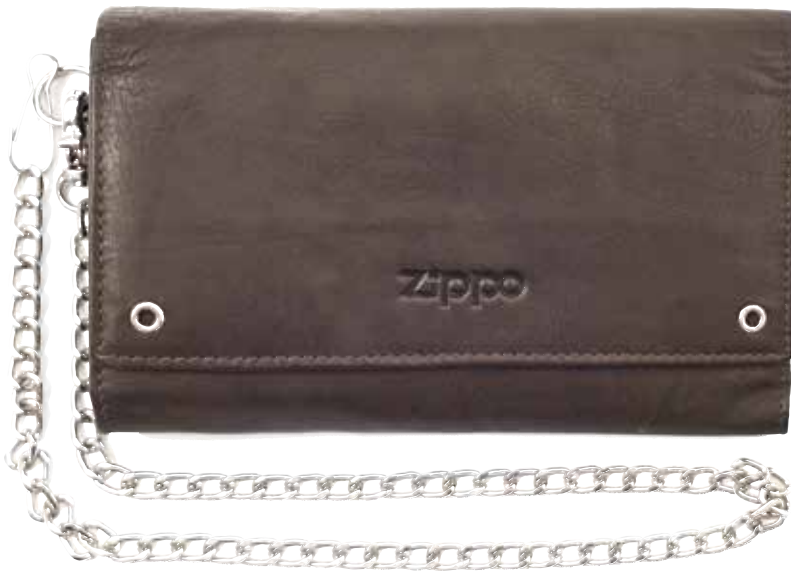

28.95€

2.005.116
Mocha

2.005.117
Brown

BI-FOLD WALLET

Genuine leather
Mesh seethrough
Dimensions 11 x 10 x 1.5 cm
2 cards, coins, banknotes

Individual gift box **1**

28.95€

2.005.118
Mocha

2.005.119
Brown

Recommended Public Price

LEATHER & CANVAS WALLET

2.005.120

Grey canvas
Genuine leather
Mesh seethrough
Dimensions 11 x 10,2 x 1,5 cm
7 cards, coins, banknotes

Individual gift box **1**

27.95€

BIKER WALLET

Genuine leather
Mesh seethrough
Metal chain
Dimensions 15,5 x 8 x 1.5 cm
10 cards, coins, banknotes,
1 Zippo lighter pocket

Individual gift box **1**

59.95€

2.005.129
Mocha

CREDIT CARD WALLET

Genuine leather
Dimensions 10 x 14 x 1 cm
13 cards