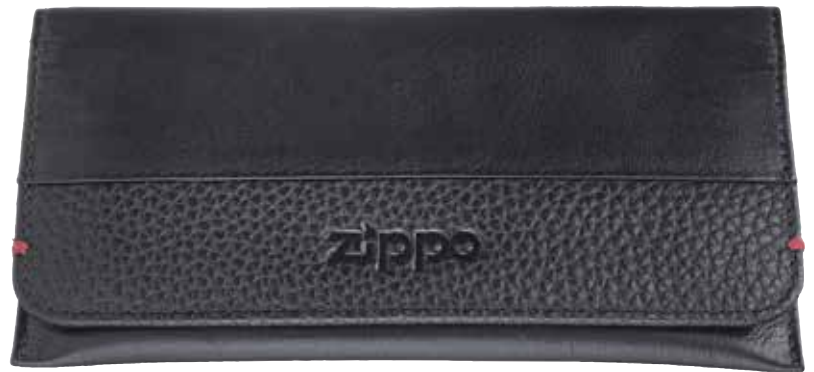

NAPPA BI-FOLD TOBACCO POUCH

NEW

2.006.058

Nappa and grained leather
Black

Dimensions 15,5 x 8 x 1,2 cm
Tobacco pocket and cigarette
paper compartment

Individual gift box **1**

34.95€

NEW