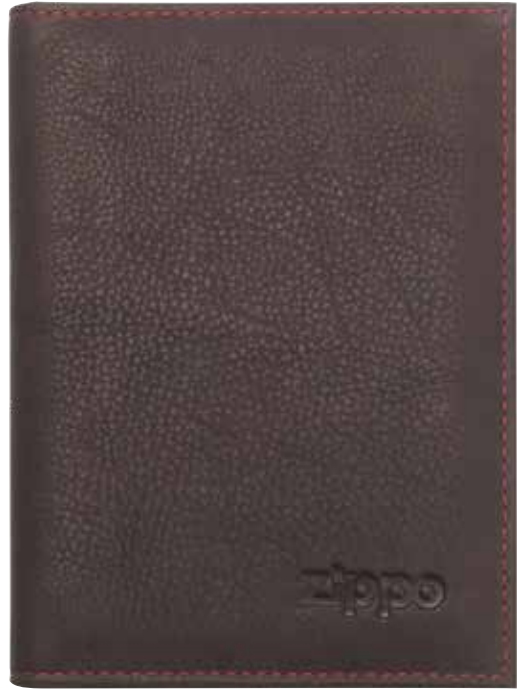

CREDIT CARD WALLET

Genuine leather
Dimensions 10 x 14 x 1 cm
13 cards

Individual gift box **1**

29.95€

2.005.427
Mocha