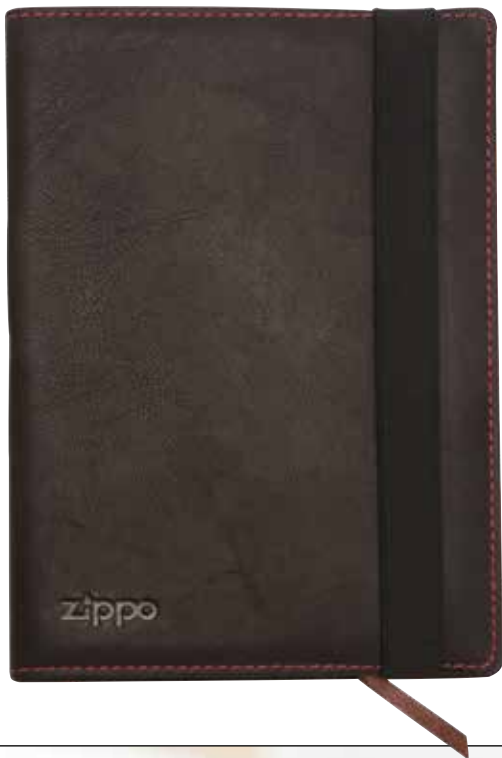

LEATHER NOTEBOOK A5

Genuine leather
Dimensions 15 x 22 x 1,6 cm
Closing system with
an elastic strap
A5 size

Individual gift box **1**

29.95€