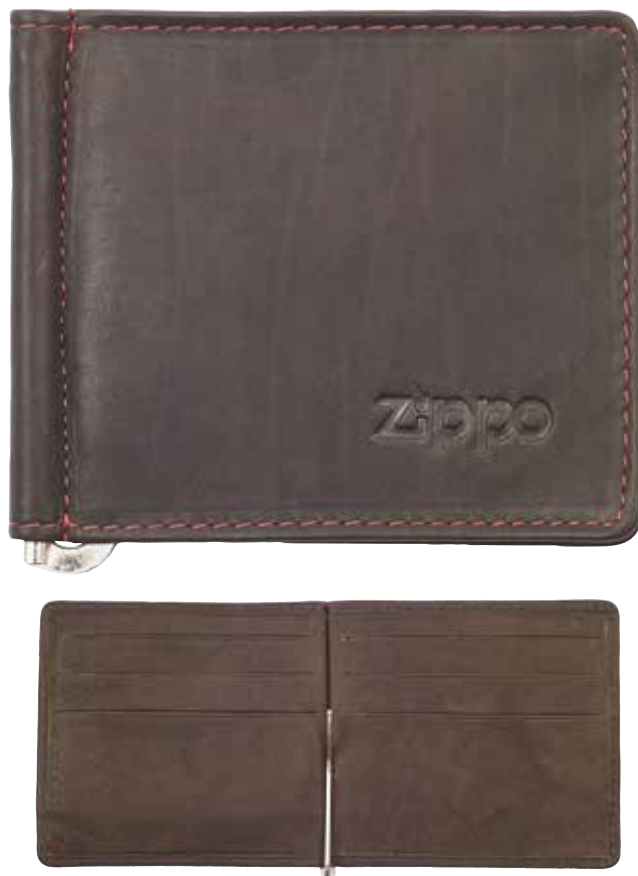

1 banknotes compartments,

1 ID window, RFID block

Individual gift box **1**

39.95€

2.006.025

Recommended Public Price

BI-FOLD MONEY CLIP WALLET

Genuine leather

Metal clip

Dimensions 10.5 x 9 x 1 cm

6 cards, banknotes

Individual gift box **1**

19,95€

2.005.125

Mocha

2.005.126

Brown

VERTICAL WALLET

Mocha

Genuine leather

Dimensions 10 x 12,3 x 1,5 cm

4 cards, coins, banknotes

Individual gift box **1**

29,95€