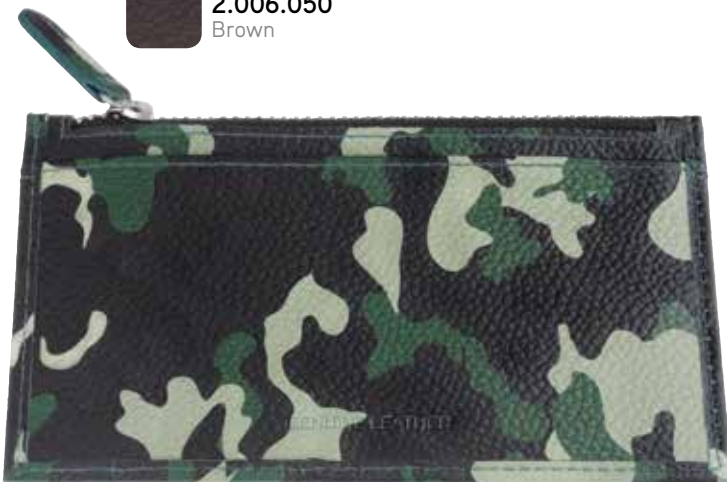

BIKER WALLET

Genuine leather
Mesh seethrough
Metal chain
Dimensions 15,5 x 8 x 1.5 cm
10 cards, coins, banknotes,
1 Zippo lighter pocket

Individual gift box **1**

59.95€

2.005.129
Mocha

CREDIT CARD WALLET

Genuine leather
Dimensions 10 x 14 x 1 cm
13 cards

Individual gift box **1**

29.95€

2.005.427
Mocha

CARD HOLDER WITH ZIPPER

Genuine leather
Dimensions 13 x 7,6 x 1,2 cm
5 cards, 2 slide pockets, 1 coin pocket

Individual gift box **2**

19.95€

2.006.049
Camo green

2.006.050
Brown

CREDIT CARD HOLDER

Genuine leather
Dimensions 10,5 x 8 x 1 cm
6 cards, 2 slide pockets,
1 ID window

Individual gift box 

29.95€

2.006.034
Camo green

2.006.035
Camo grey

2.006.036
Brown