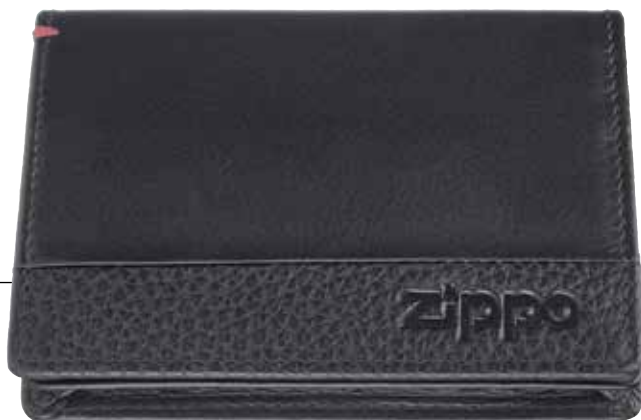

39,95€

2.006.023

NAPPA BUSINESS CARD WALLET

Nappa and grained leather

Black

Dimensions 10,5 x 7,5 x 1,5 cm

4 cards, 1 slide pocket,

1 coin pocket, RFID block

Individual gift box **1**

29.95€

2.006.024

NAPPA MONEY CLIP WALLET

Nappa and grained leather

Black

Dimensions 11 x 8,2 x 1 cm

4 cards, 2 slide pockets,

1 banknotes compartments,

1 ID window, RFID block

Individual gift box **1**

39.95€

2.006.025

Recommended Public Price

BI-FOLD MONEY CLIP WALLET

Genuine leather