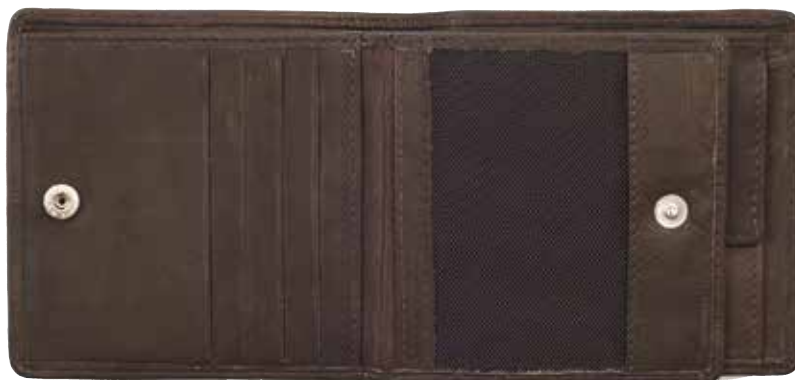

2.005.119
Brown

Recommended Public Price

LEATHER & CANVAS WALLET

2.005.120

Grey canvas
Genuine leather
Mesh seethrough
Dimensions 11 x 10,2 x 1,5 cm
7 cards, coins, banknotes

Individual gift box **1**

27.95€