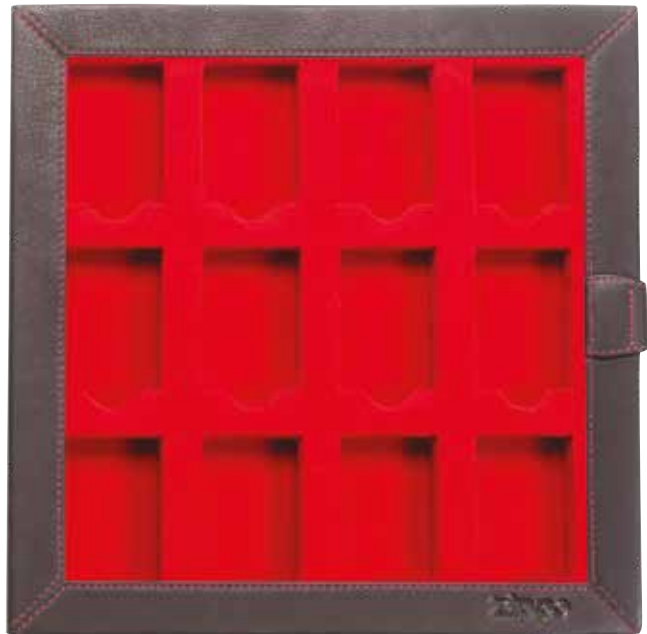

COLLECTORS' DISPLAY

2.005.422

Mocha

Genuine leather

Red velvet liner

Dimensions 24,5 x 24,5 x 3 cm

Holds 12 standard Zippo pocket lighters

Individual gift box **1**

69.95€

Recommended Public Price