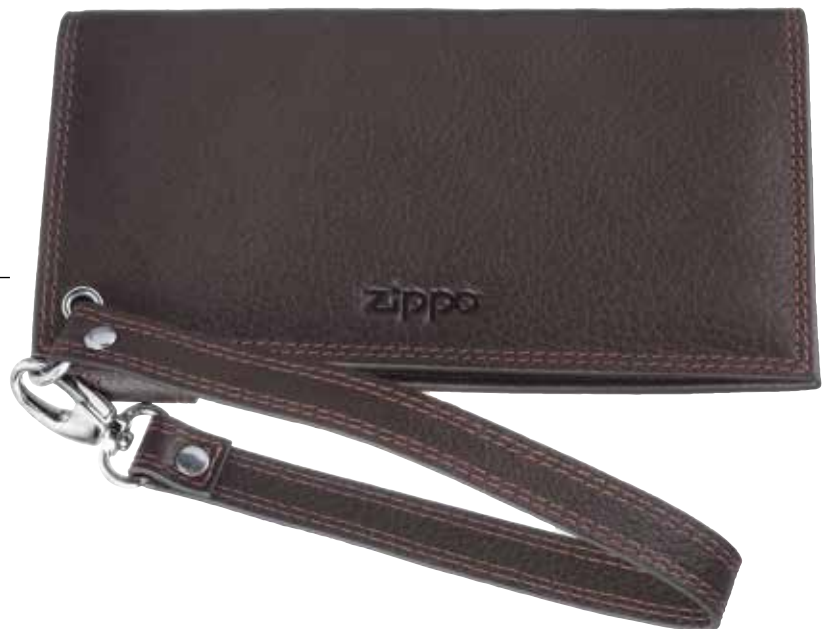

Tobacco pocket and cigarette
paper compartment

Individual gift box **1**

TOBACCO POUCH

2.006.029

Genuine leather
Brown

Dimensions 16,5 x 8,6 x 2,5 cm

Tobacco pocket and
cigarette paper compartment

Individual gift box **1**