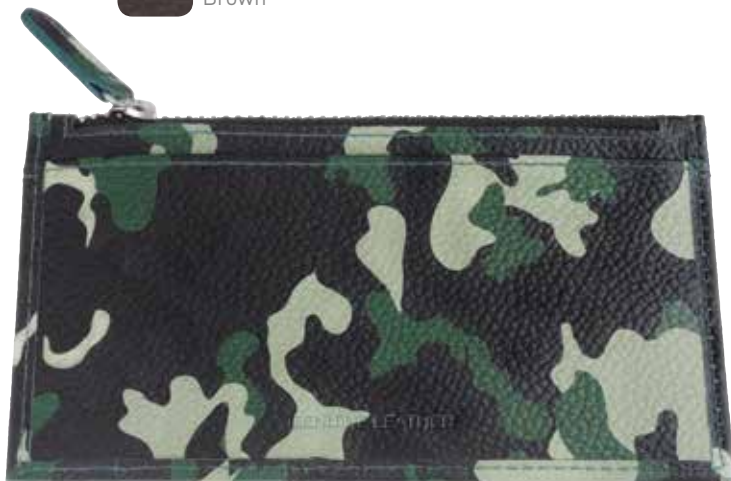

Individual gift box **1**

2.005.427
Mocha

CARD HOLDER WITH ZIPPER

NEW

Genuine leather
Dimensions 13 x 7,6 x 1,2 cm
5 cards, 2 slide pockets, 1 coin pocket

Individual gift box **2**

2.006.049
Camo green

2.006.050
Brown