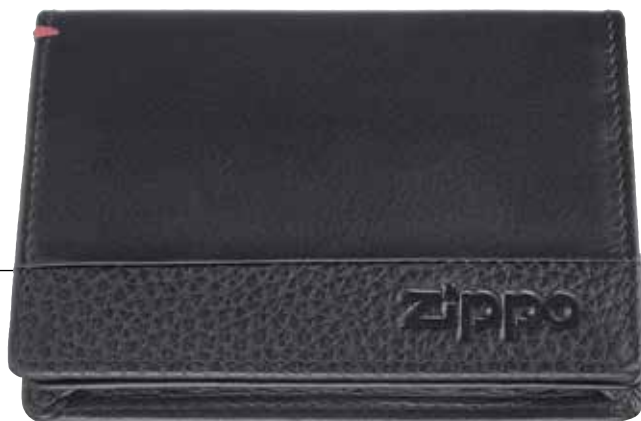

NEW

Nappa and grained leather
Black
Dimensions 11,5 x 9,5 x 2 cm
6 cards, 3 slide pockets,
2 banknotes compartments,
1 coin pocket, 1 ID window,
RFID block

Individual gift box **1**

2.006.023

NAPPA BUSINESS CARD WALLET

Nappa and grained leather

Black

Dimensions 10,5 x 7,5 x 1,5 cm

4 cards, 1 slide pocket,

1 coin pocket, RFID block

Individual gift box **1**

2.006.024

NAPPA MONEY CLIP WALLET

Nappa and grained leather

Black

Dimensions 11 x 8,2 x 1 cm

4 cards, 2 slide pockets,

1 banknotes compartments,

1 ID window, RFID block

Individual gift box **1**

2.006.025