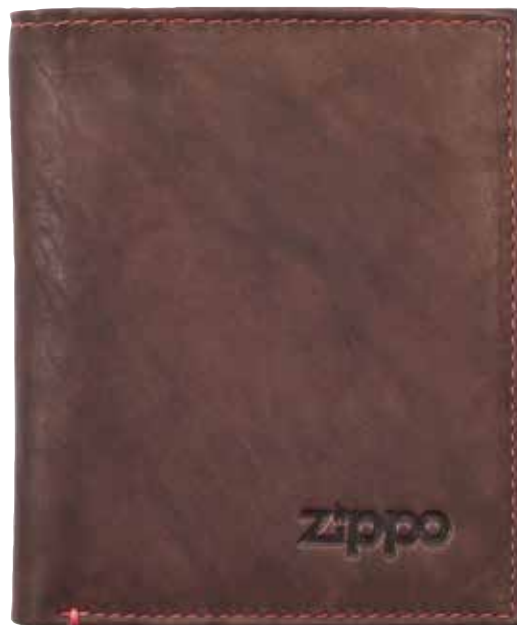

Mocha

Genuine leather

Dimensions 10 x 12,3 x 1,5 cm

4 cards, coins, banknotes

Individual gift box **1**

2.005.121

Mocha

2.005.122

Brown

BI-FOLD WALLET

Genuine leather
Mesh seethrough
Dimensions 11 x 10 x 1,2 cm
5 cards, banknotes

Individual gift box **1**

2.005.116
Mocha

2.005.117
Brown

BI-FOLD WALLET

Genuine leather
Mesh seethrough
Dimensions 11 x 10 x 1.5 cm
2 cards, coins, banknotes