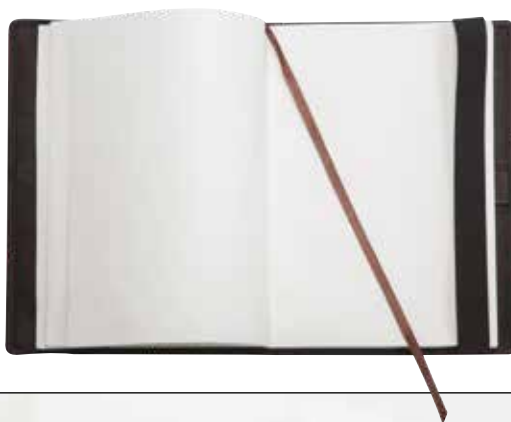

Individual gift box **1**

2.005.413
Mocha

2.005.414
Brown

LEATHER NOTEBOOK A5

Genuine leather
Dimensions 15 x 22 x 1,6 cm
Closing system with
an elastic strap
A5 size

Individual gift box **1**

2.005.420
Mocha