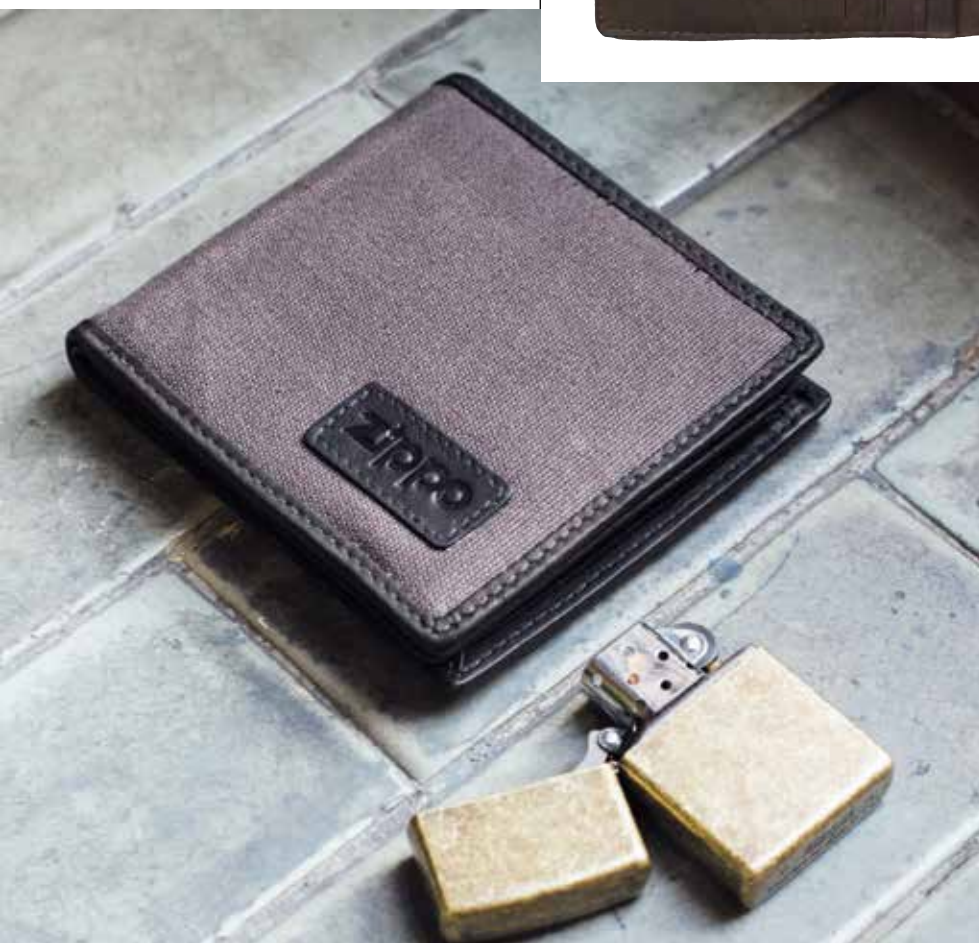

Individual gift box **1**

2.005.118
Mocha

2.005.119
Brown

LEATHER & CANVAS WALLET

2.005.120

Grey canvas
Genuine leather
Mesh seethrough
Dimensions 11 x 10,2 x 1,5 cm
7 cards, coins, banknotes

Individual gift box **1**