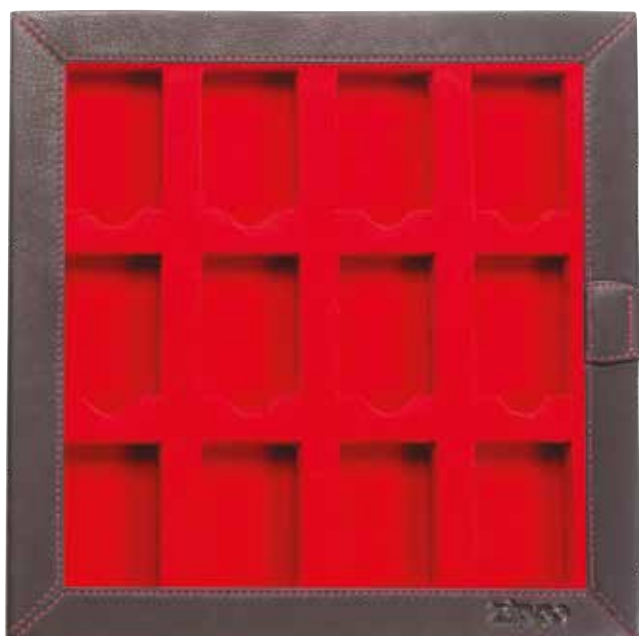

COLLECTORS' DISPLAY

2.005.422

Mocha

Genuine leather

Red velvet liner

Dimensions 24,5 x 24,5 x 3 cm

Holds 12 standard Zippo
pocket lighters

Individual gift box **1**

ZIPPO, **zippo** and are registered trademarks in the name of Zippo Manufacturing Company.

© Zippo GmbH 2019