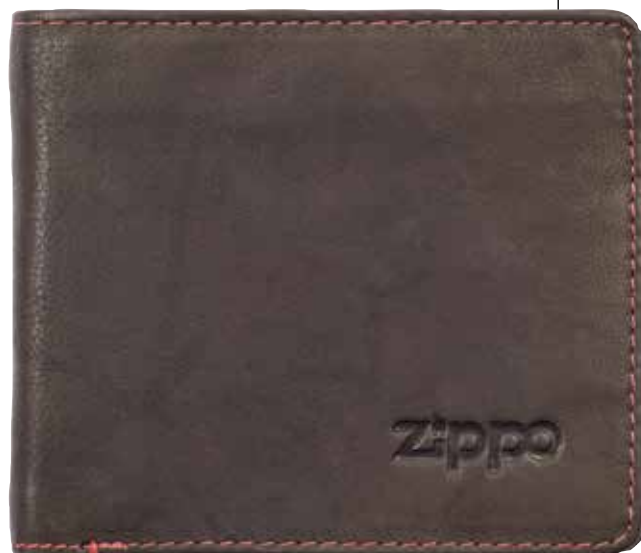

BI-FOLD WALLET

Genuine leather
Mesh seethrough
Dimensions 11 x 10 x 1.5 cm
2 cards, coins, banknotes

Individual gift box **1**

2.005.118
Mocha

2.005.119
Brown