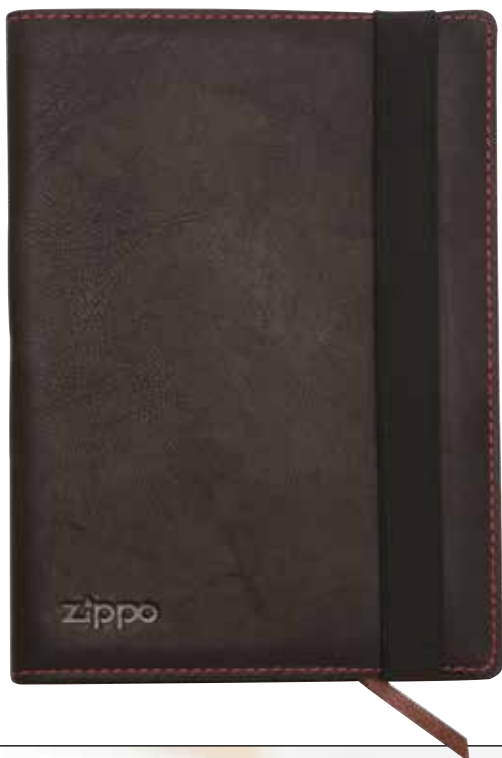

LEATHER NOTEBOOK A5

Genuine leather
Dimensions 15 x 22 x 1,6 cm
Closing system with
an elastic strap
A5 size

Individual gift box **1**

2.005.420
Mocha