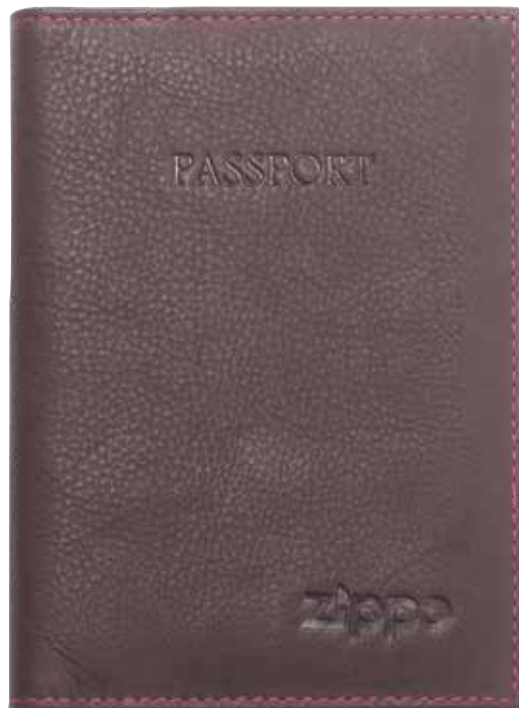

PASSPORT HOLDER

Genuine leather
Dimensions 10 x 14 x 1 cm
Passport, 4 cards

Individual gift box **1**

2.005.418
Mocha

2.005.419
Brown