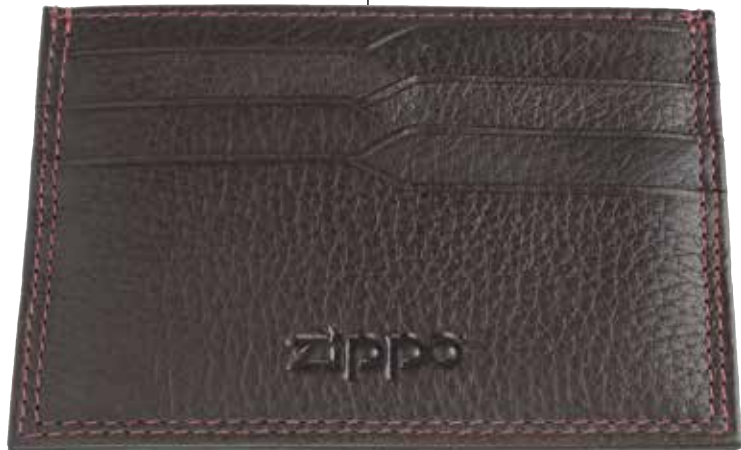

Individual gift box 

2.006.056
Camo grey

2.006.057
Camo green

CREDIT CARD HOLDER

Genuine leather
Dimensions 10,2 x 7,8 x 0,8 cm
8 cards, 1 slide pocket

Individual gift box 

2.006.032
Camo green

2.006.033
Brown

CREDIT CARD HOLDER

Genuine leather
Transparent plastic pocket
Dimensions 10 x 8.7 x 0.5 cm
5 cards

Individual gift box **1**

2.005.127
Mocha

2.005.128
Brown

BUSINESS CARD HOLDER

Genuine leather

Dimensions 10 x 6 x 1,8 cm