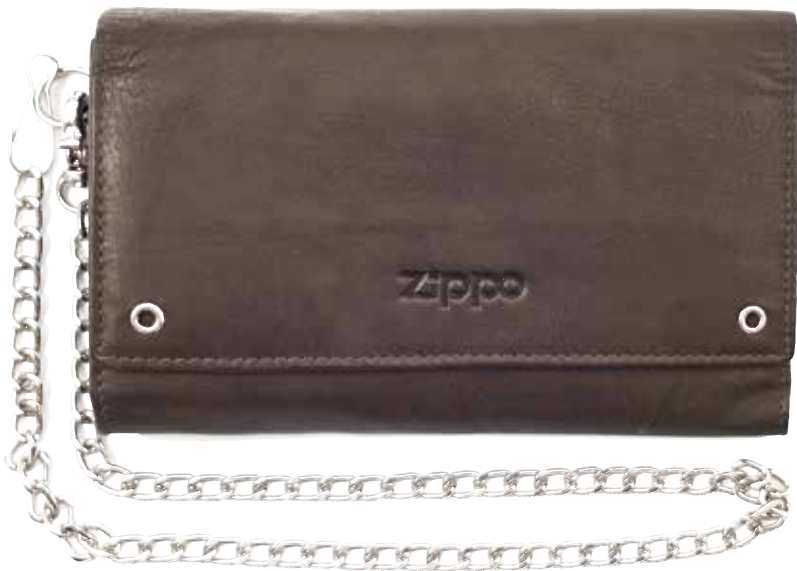

BIKER WALLET

Genuine leather
Mesh seethrough
Metal chain
Dimensions 15,5 x 8 x 1.5 cm
10 cards, coins, banknotes,
1 Zippo lighter pocket

Individual gift box **1**

2.005.129
Mocha

CREDIT CARD WALLET

Genuine leather
Dimensions 10 x 14 x 1 cm
13 cards