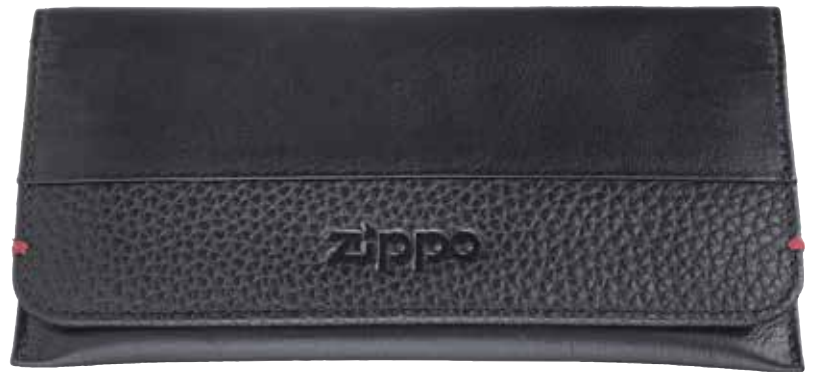

NAPPA BI-FOLD TOBACCO POUCH

NEW

2.006.058

Nappa and grained leather
Black

Dimensions 15,5 x 8 x 1,2 cm
Tobacco pocket and cigarette
paper compartment

Individual gift box 1

NEW

NAPPA TRI-FOLD TOBACCO POUCH