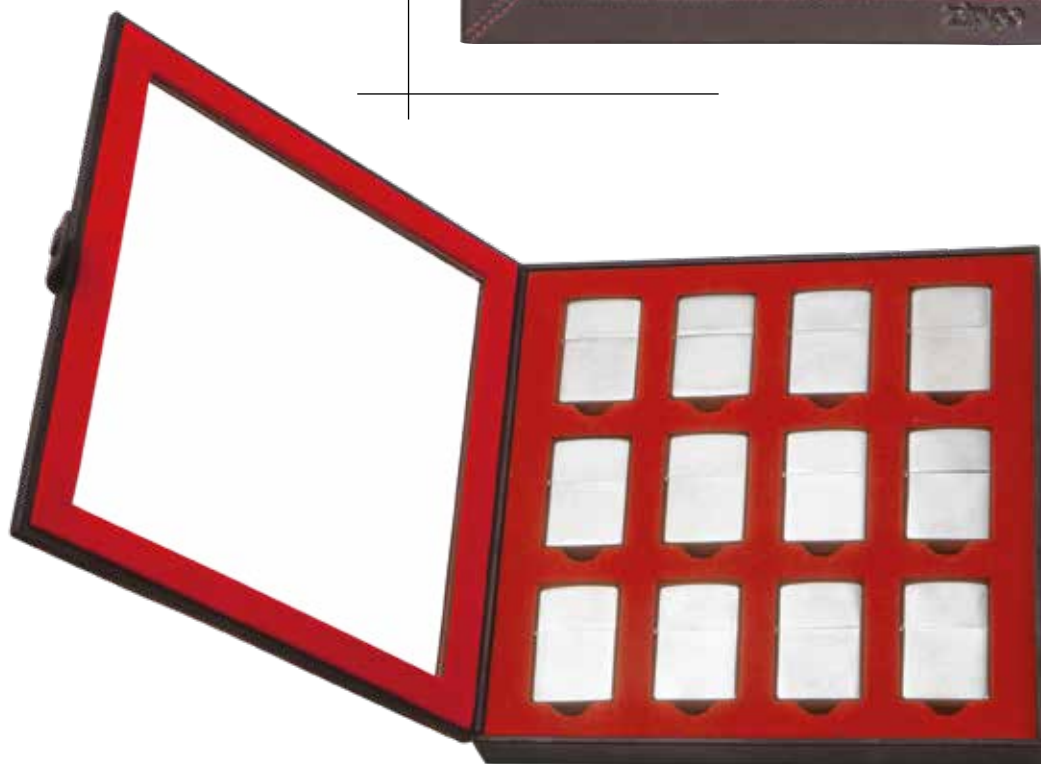

COLLECTORS' DISPLAY

2.005.422

Mocha

Genuine leather

Red velvet liner

Dimensions 24,5 x 24,5 x 3 cm

Holds 12 standard Zippo
pocket lighters

Individual gift box **1**

ZIPPO, **zippo** and are registered trademarks in the name of Zippo Manufacturing Company.

© Zippo GmbH 2019